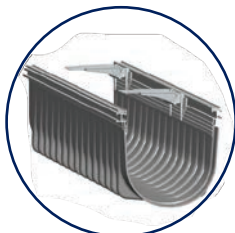

- 1 Flush Walk-On Lid
- 2 HD2 - Removable Lid Bracket
- 3 AutoGuard® Drive Mechanism
- 4 Drop & Lock Mounting Brackets
- 5 Quick-Clip Box Riser
- 6 Slide-On Polymer Box
- 7 Premium Vinyl
- 8 Strong Lead Edge
- 9 Simple One-Piece Coping
- 10 Clip-On Coping Splice
- 11 48" x 48" Corner - Assemblies Available in 3" Chop, 6" and 24" Radius, 90° Corner
- 12 Compatible with all 4" & 5" Flange Pool Walls
Max Pool Width: 24' Max Pool Length: 50'
- 13 PowerTouch™ Security Control Pad

One-Piece Encapsulated Coping
Concrete Coping Forms Available

Wall Cap Supports
Slide-On Poly-Box

Adjustable Stake Braces for
Precise Leveling During Pre-Pour

Removable Lid Brackets
Support Non-Skid Lid

Drop & Lock Brackets Provide
Accurate Installation

Water Resistant Motor with
Quick Connect Plug

Top Track

Recessed AutoGuard®

The AutoGuard® automatic pool cover top track system can be designed as a part of nearly any pool shape. The cover's low profile track is securely mounted to the top of the pool deck. The leading edge of the cover is strong and bow resistant while gliding the cover open and closed.