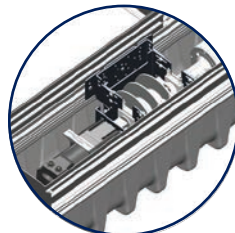

One-Piece Encapsulated Coping
Concrete Coping Forms Available

Wall Cap Supports
Slide-On Poly-Box

Adjustable Stake Braces for
Precise Leveling During Pre-Pour

Removable Lid Brackets
Support Non-Skid Lid

Drop & Lock Brackets Provide
Accurate Installation

Water Resistant Motor with
Quick Connect Plug

Top Track

Recessed AutoGuard®

The AutoGuard® automatic pool cover top track system can be designed as a part of nearly any pool shape. The cover's low profile track is securely mounted to the top of the pool deck. The leading edge of the cover is strong and bow resistant while gliding the cover open and closed.