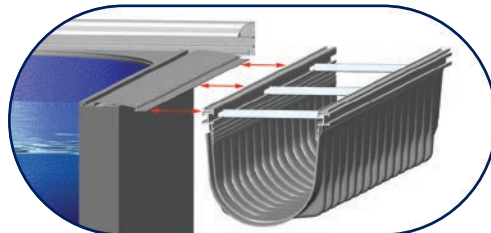

Fiberglass pool, deck on deck retainer

Gunitite pool with gunitite retainer

The advantages of the under track system are that it removes the cover tracks from your pool deck, gives you more options for the edges of the pool, and allows for greater flexibility in creating an attractive lid.

Vinyl liner with under track coping and flush lid

Vinyl liner with under track coping and aluminum lid

THREE•SIXTY•FIVE™ is a complete safety cover system for those who want the best for their swimming pool investment. This system is a unique combination of year-round automatic safety cover, and a high-performance, long-lasting pool coping kit. The system includes a high-density poly box, coping, electric motor drive, flush lid, premium grade vinyl and Invisa-Rope™. A deliberately simple mechanical system and superior components make our system the best and most reliable in the industry.

- 1 Flush Walk-On Lid
- 2 HD2 - Removable Lid Bracket
- 3 AutoGuard® Drive Mechanism
- 4 Drop & Lock Mounting Brackets
- 5 Quick-Clip Box Riser
- 6 Slide-On Polymer Box
- 7 Premium Vinyl
- 8 Strong Lead Edge
- 9 Simple One-Piece Coping
- 10 Clip-On Coping Splice
- 11 48" x 48" Corner - Assemblies Available in 3" Chop, 6" and 24" Radius, 90° Corner
- 12 Compatible with all 4" & 5" Flange Pool Walls
Max Pool Width: 24' Max Pool Length: 50'
- 13 PowerTouch™ Security Control Pad

One-Piece Encapsulated Coping
Concrete Coping Forms Available

Wall Cap Supports
Slide-On Poly-Box

Adjustable Stake Braces for
Precise Leveling During Pre-Pour

Removable Lid Brackets
Support Non-Skid Lid

Drop & Lock Brackets Provide
Accurate Installation