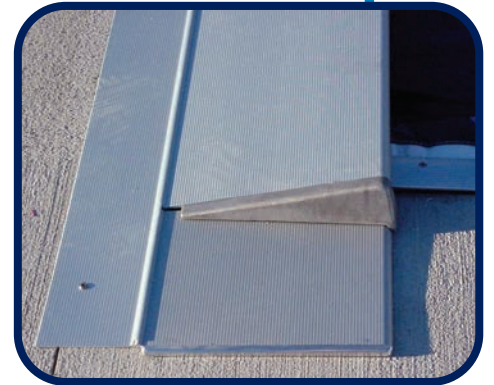

Lid Triangles

Protects and finishes the open gap between the lid and the lid ends.

Lid triangles are standard equipment on all top track systems.