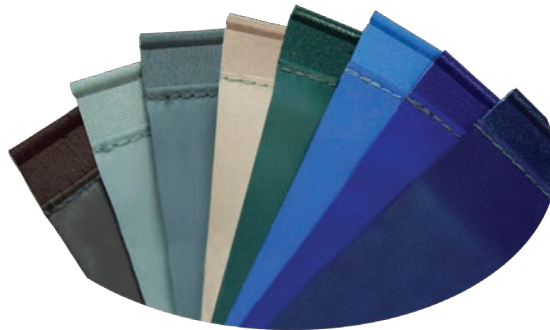

*Premium Vinyl with
Color Matched Hybrid Webbing*

Exclusive Wayne Cover Pump

*Atlas Bracket Provides
Superior Strength and Increased Versatility
11" - 24" Options*

(800) 878-5789 • www.APC-Mfg.com • sales@APC-Mfg.com