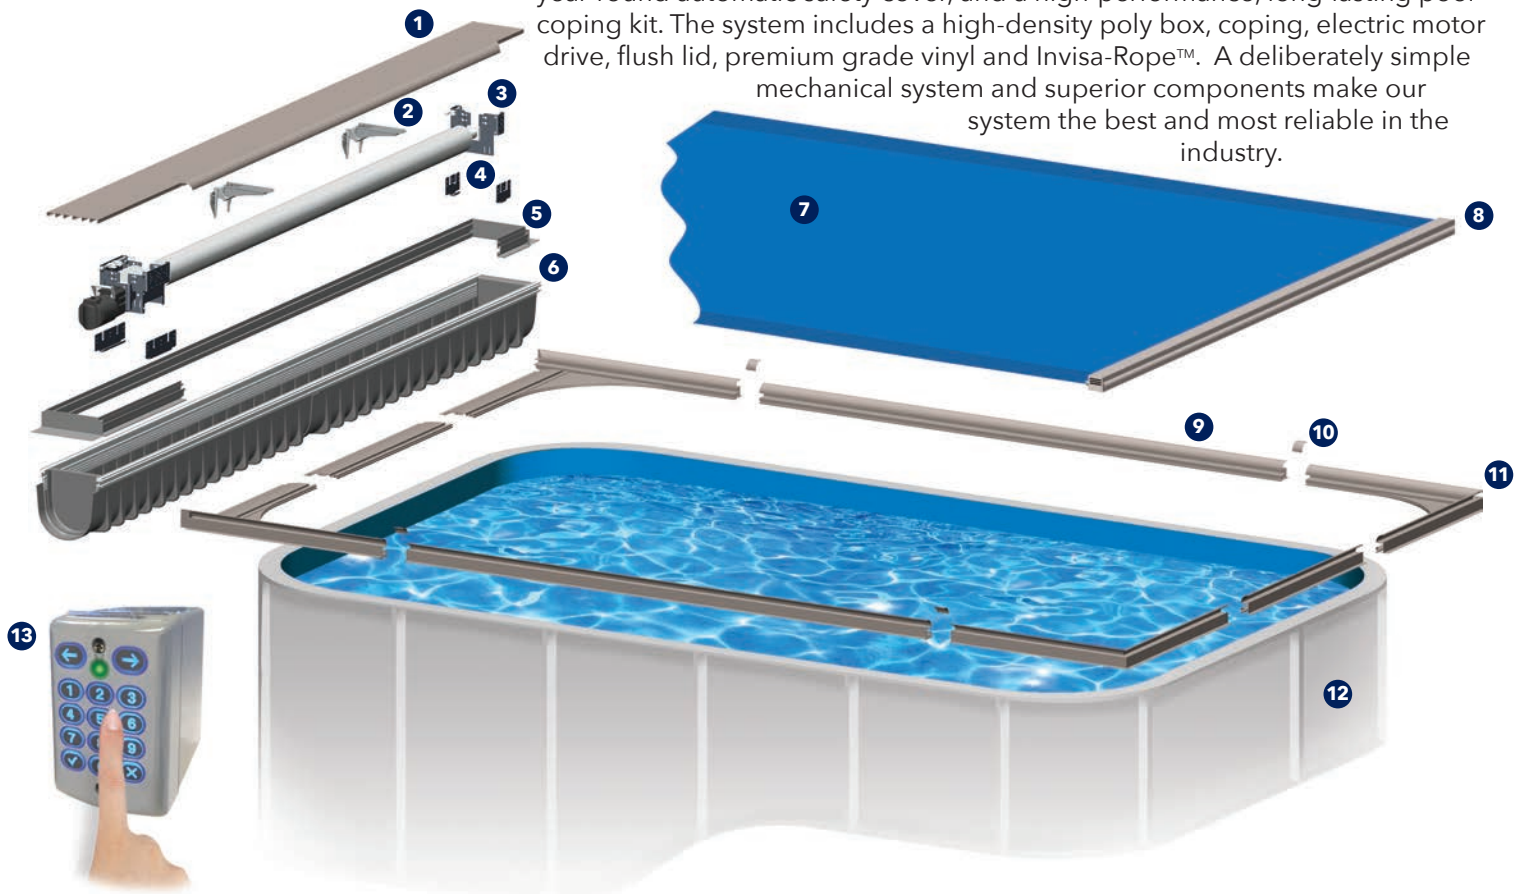

Many options available!

Under Track

Looking for that timeless design in your new pool? The under track application incorporates the AutoGuard® safety cover into a concealed track which is seamlessly fastened to the pool wall or secured in a track retainer system.

Fiberglass pool, deck on deck retainer

Gunitite pool with gunitite retainer

The advantages of the under track system are that it removes the cover tracks from your pool deck, gives you more options for the edges of the pool, and allows for greater flexibility in creating an attractive lid.

Vinyl liner with under track coping and flush lid

Vinyl liner with under track coping and aluminum lid

THREE•SIXTY•FIVE™ is a complete safety cover system for those who want the best for their swimming pool investment. This system is a unique combination of year-round automatic safety cover, and a high-performance, long-lasting pool coping kit. The system includes a high-density poly box, coping, electric motor drive, flush lid, premium grade vinyl and Invisa-Rope™. A deliberately simple mechanical system and superior components make our system the best and most reliable in the industry.

Water Resistant Motor with
Quick Connect Plug

Top Track

Recessed AutoGuard®

The AutoGuard® automatic pool cover top track system can be designed as a part of nearly any pool shape. The cover's low profile track is securely mounted to the top of the pool deck. The leading edge of the cover is strong and bow resistant while gliding the cover open and closed.