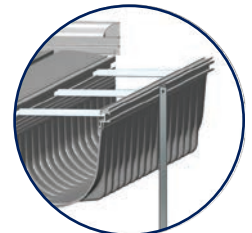

Fiberglass pool, deck on deck retainer

Gunitite pool with gunitite retainer

The advantages of the under track system are that it removes the cover tracks from your pool deck, gives you more options for the edges of the pool, and allows for greater flexibility in creating an attractive lid.

Vinyl liner with under track coping and flush lid

Vinyl liner with under track coping and aluminum lid

THREE•SIXTY•FIVE™ is a complete safety cover system for those who want the best for their swimming pool investment. This system is a unique combination of year-round automatic safety cover, and a high-performance, long-lasting pool coping kit. The system includes a high-density poly box, coping, electric motor drive, flush lid, premium grade vinyl and Invisa-Rope™. A deliberately simple mechanical system and superior components make our system the best and most reliable in the industry.

- 1 Flush Walk-On Lid
- 2 HD2 - Removable Lid Bracket
- 3 AutoGuard® Drive Mechanism
- 4 Drop & Lock Mounting Brackets
- 5 Quick-Clip Box Riser
- 6 Slide-On Polymer Box
- 7 Premium Vinyl
- 8 Strong Lead Edge
- 9 Simple One-Piece Coping
- 10 Clip-On Coping Splice
- 11 48" x 48" Corner - Assemblies Available in 3" Chop, 6" and 24" Radius, 90° Corner
- 12 Compatible with all 4" & 5" Flange Pool Walls
Max Pool Width: 24' Max Pool Length: 50'
- 13 PowerTouch™ Security Control Pad

One-Piece Encapsulated Coping
Concrete Coping Forms Available

Wall Cap Supports
Slide-On Poly-Box

Adjustable Stake Braces for
Precise Leveling During Pre-Pour

Removable Lid Brackets
Support Non-Skid Lid

Drop & Lock Brackets Provide
Accurate Installation