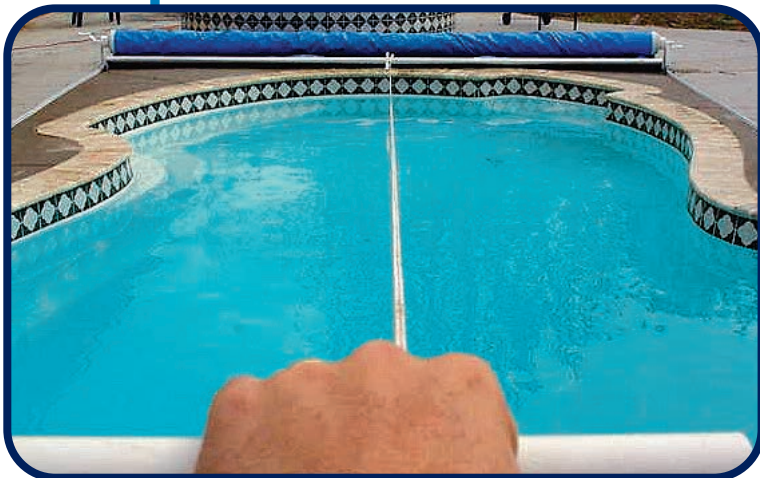

Manual Guard on a fiberglass pool

Manual Guard

If your pool is less than 18 feet wide and shorter than 38 feet long, a manual safety cover may be a viable option. Simply pull the cover closed with an extended rope, and open the cover by turning a handle.